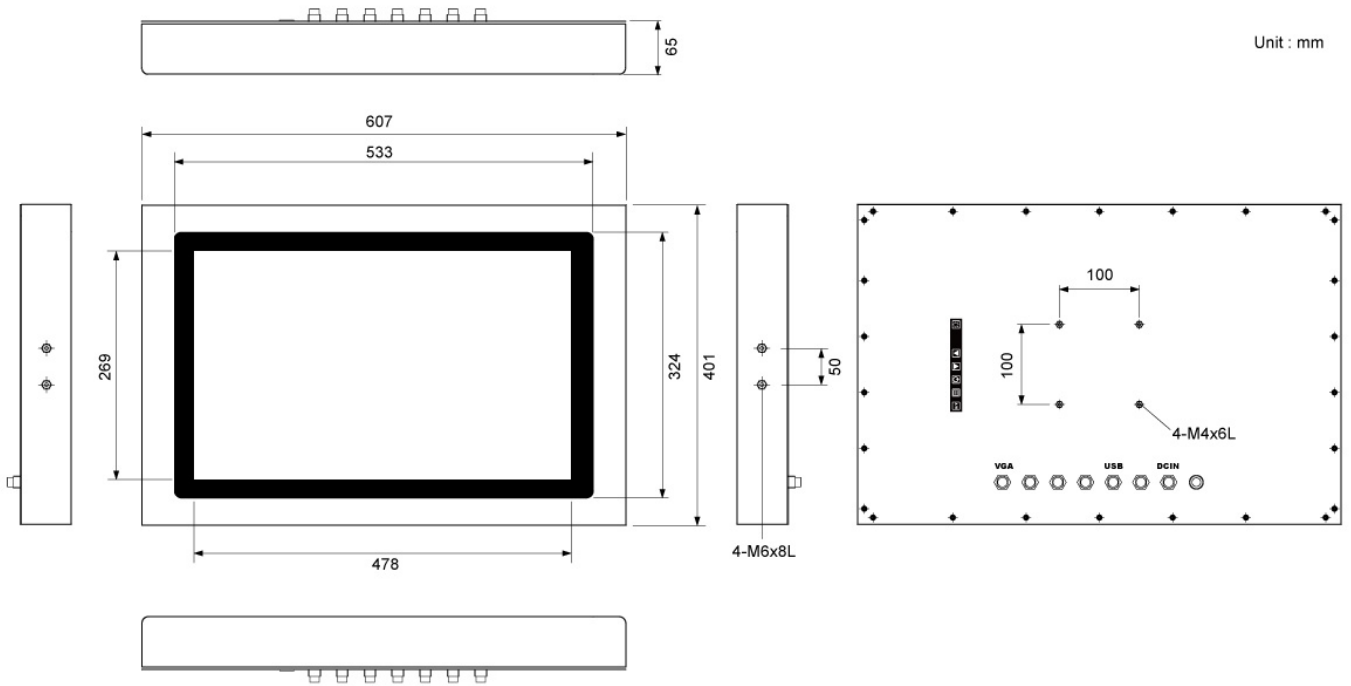

IM215PW03

IM215PW04