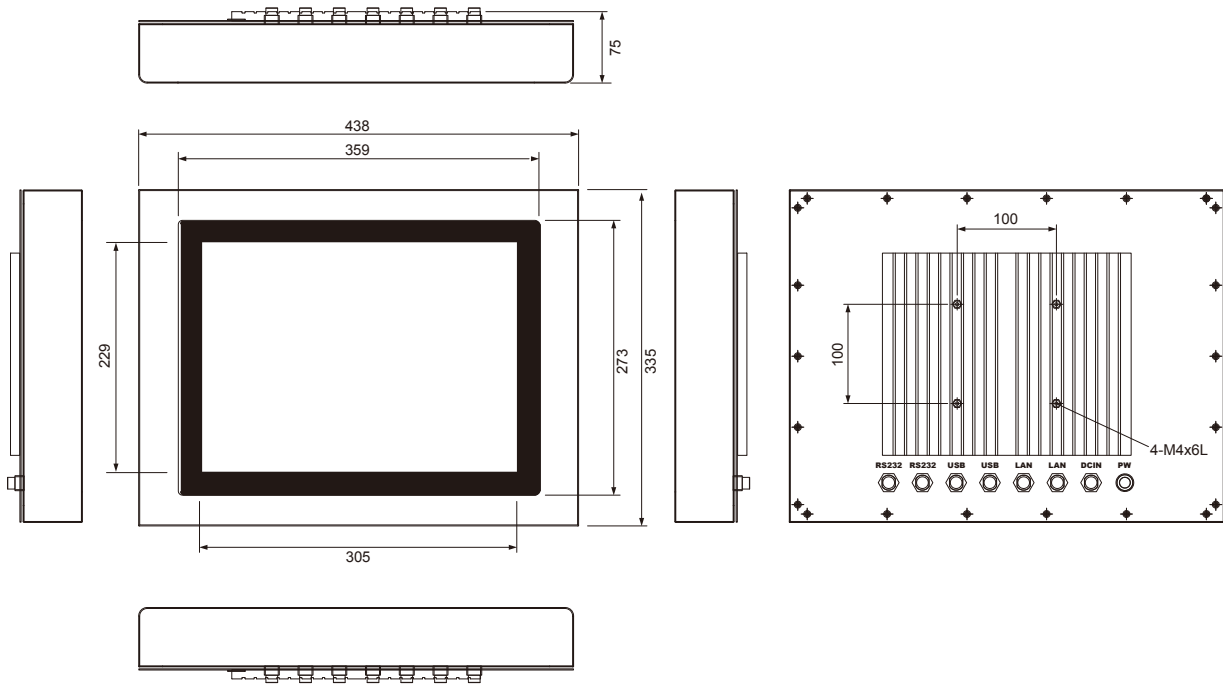

IP150P075/076/077S, IP150R075/076/077S