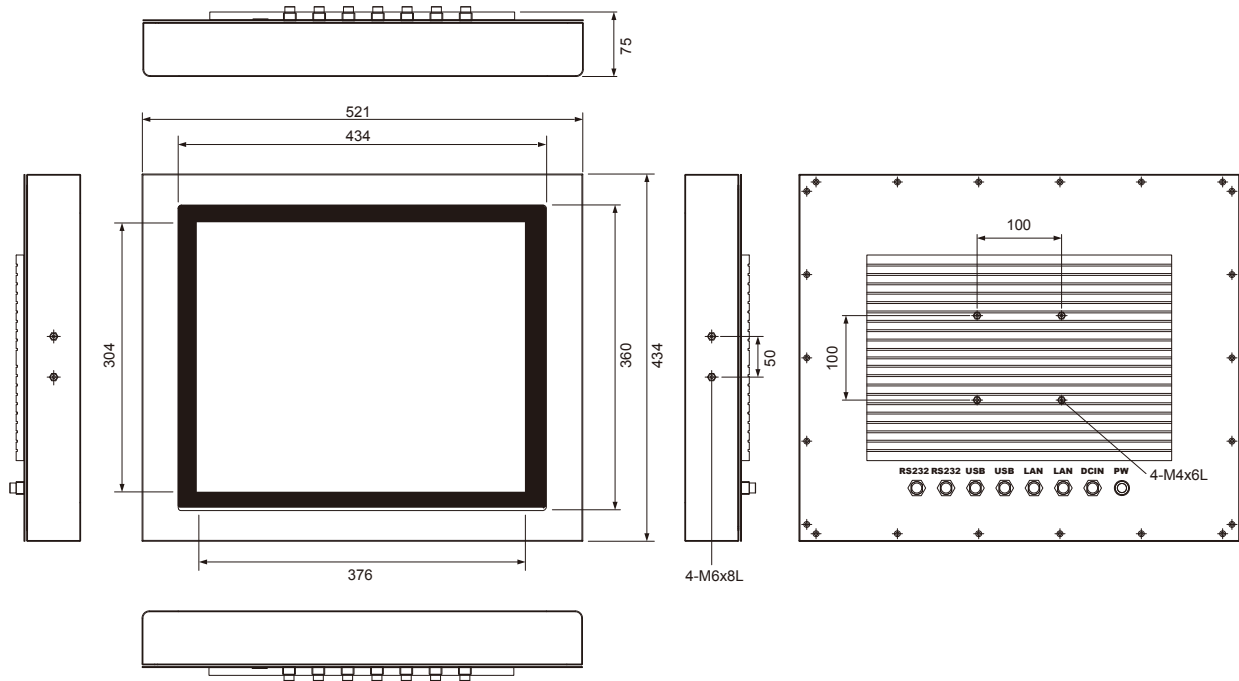

IP190P075/076/077S, IP190R075/076/077S

*Specifications are subject to change without notice.