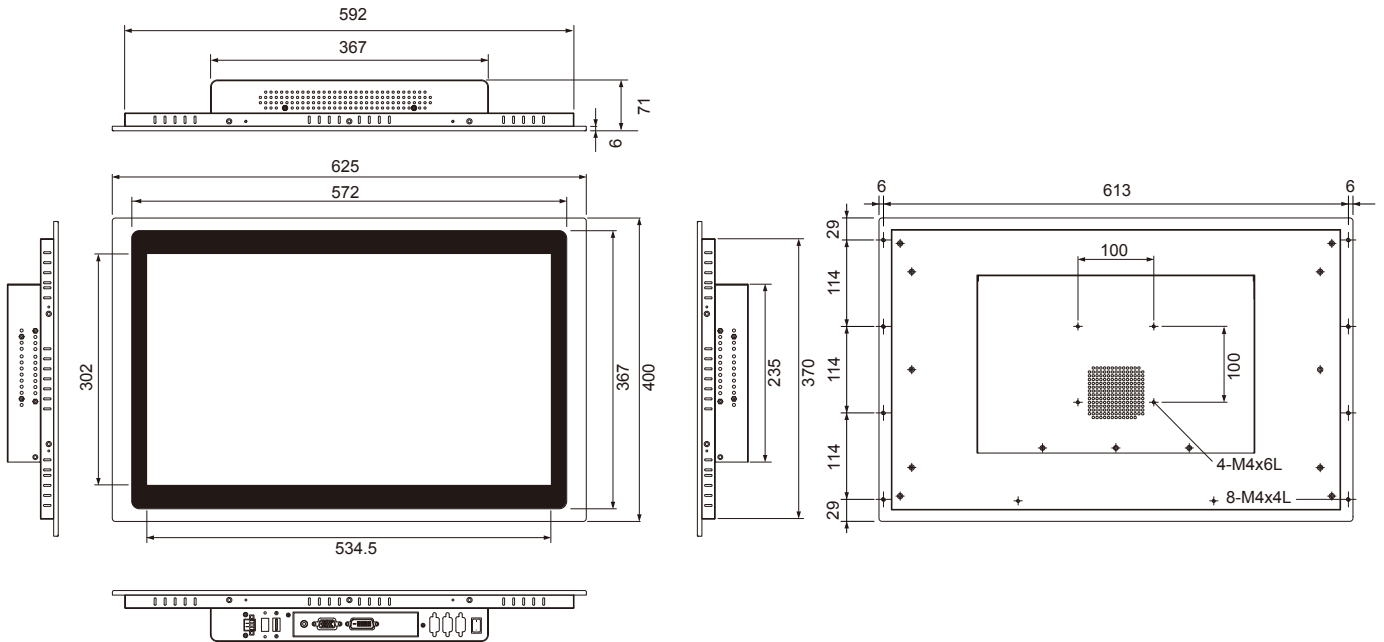

TM240PS03

TM240PS04

*Specifications are subject to change without notice.