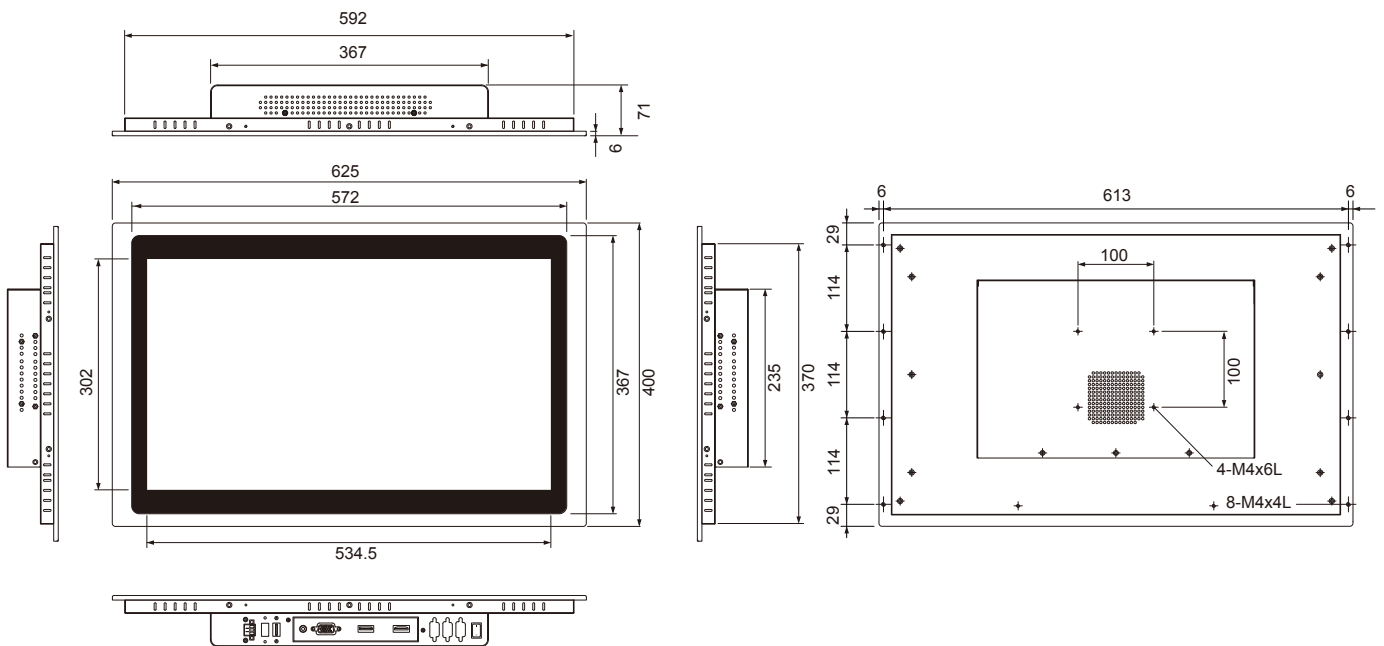

TM240PS04

*Specifications are subject to change without notice.