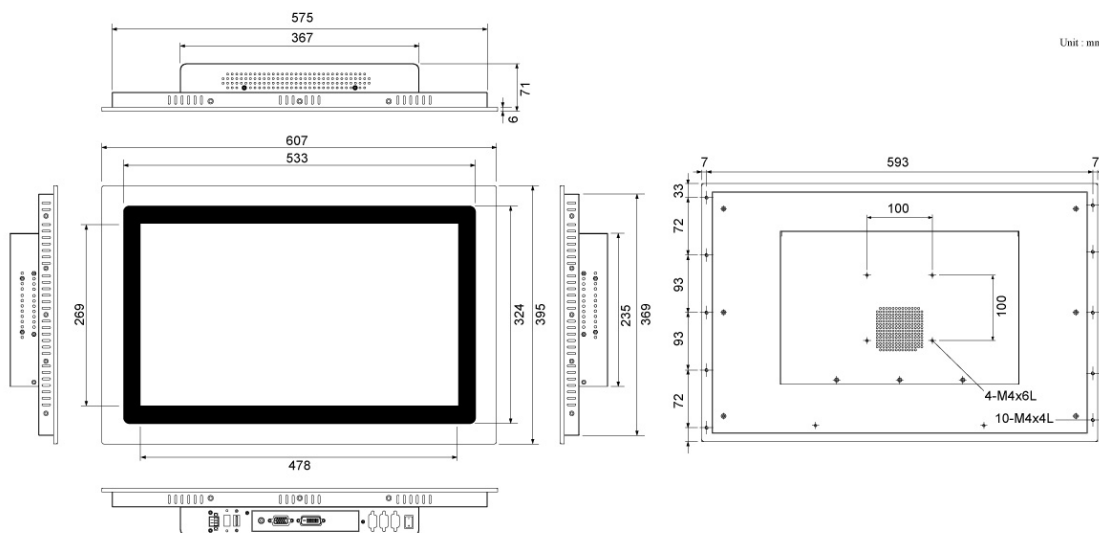

OS support	
OS support	Win Pro 10 / Embedded Win 7, 8, 10 / Win 10 IoT
Mechanical & Environmental	
Operation Temp.	-20 ~ 60°C
Storage Humidity	10 ~ 90%, non-condensing
Mounting	VESA mount (100 x 100mm) & Panel mount & Clip mount
Dimension (WxHxD)	607 x 395 x 71 mm
Weight	7.0 kg
Optional	
P/N: 2320000001	Optical Bonding
P/N: 302A17005A	1500nit high brightness 21.5" LCD panel 1920 x 1080 dpi
P/N: 3080108001	HDMI 2M cable
P/N: 3080109001	DP 2M cable
P/N: 239SP17002	10pcs x Clips
P/N: 3011100020	Waterproof sponge
Ordering Information	
TM215PW03	21.5" wide temp display, true flat PCT, 1 x VGA, 1 x DVI, 1 x USB, 1 x 1.8M VGA cable, 1 x 1.8M USB cable, DC in power adapter
TM215PW04	21.5" wide temp display, true flat PCT, 1 x VGA, 1 x DP, 1 x HDMI, 1 x USB, 1 x 1.8M VGA cable, 1 x 1.8M USB cable, DC in power adapter
TM215PK03	21.5" wide temp display, true flat PCT, 1 x VGA, 1 x DVI, 1 x USB, 1 x 1.8M VGA cable, 1 x 1.8M USB cable, DC in power adapter, 1000nit
TM215PK04	21.5" wide temp display, true flat PCT, 1 x VGA, 1 x DP, 1 x HDMI, 1 x USB, 1 x 1.8M VGA cable, 1 x 1.8M USB cable, DC in power adapter, 1000nit
**Specifications are subject to change without notice.	

Dimension

TM215PW03

Kingdy Technology Inc.

No. 8, Ln. 25, Zhongban Rd., Zhonghe Dist., New Taipei City 23556, Taiwan

Tel : +886-2-3234-6288 Fax : +886-2-3234-3199 E-mail : sales@kingdy.com.tw www.kingdy.com.tw