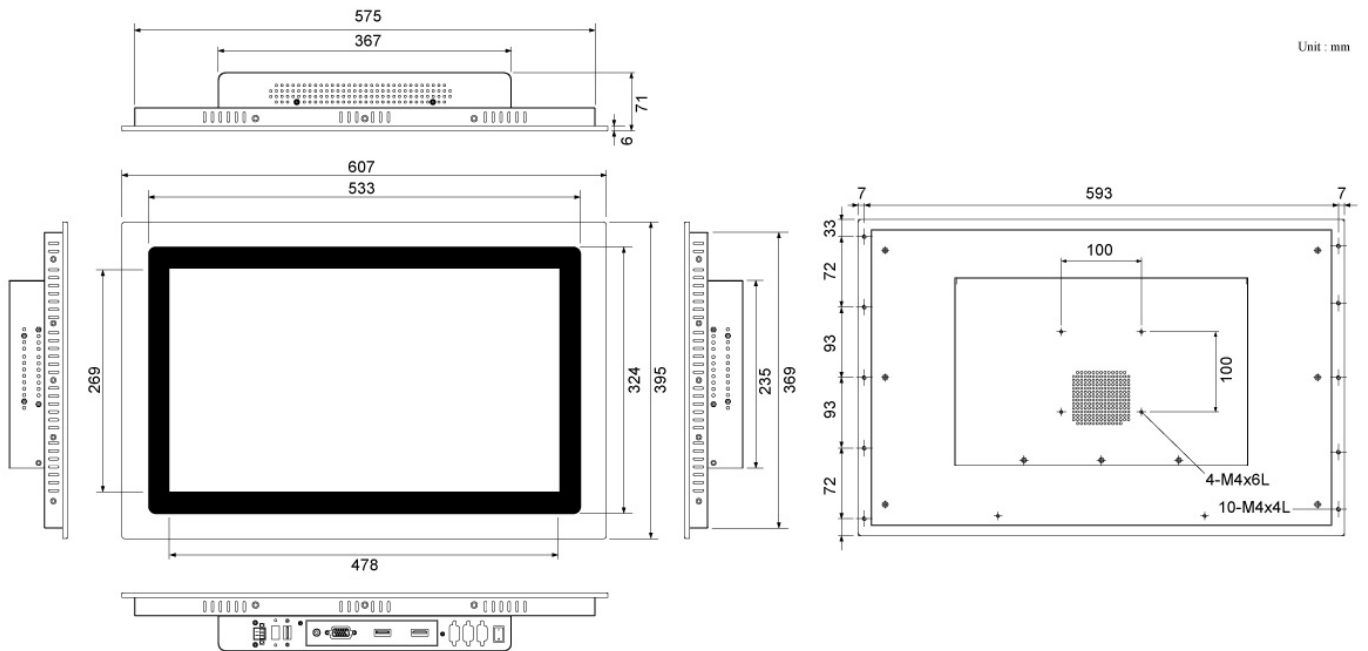

TM215PW04

Unit : mm

Kingdy Technology Inc.

No. 8, Ln. 25, Zhongban Rd., Zhonghe Dist., New Taipei City 23556, Taiwan

Tel : +886-2-3234-6288

Fax : +886-2-3234-3199

E-mail : sales@kingdy.com.tw

www.kingdy.com.tw